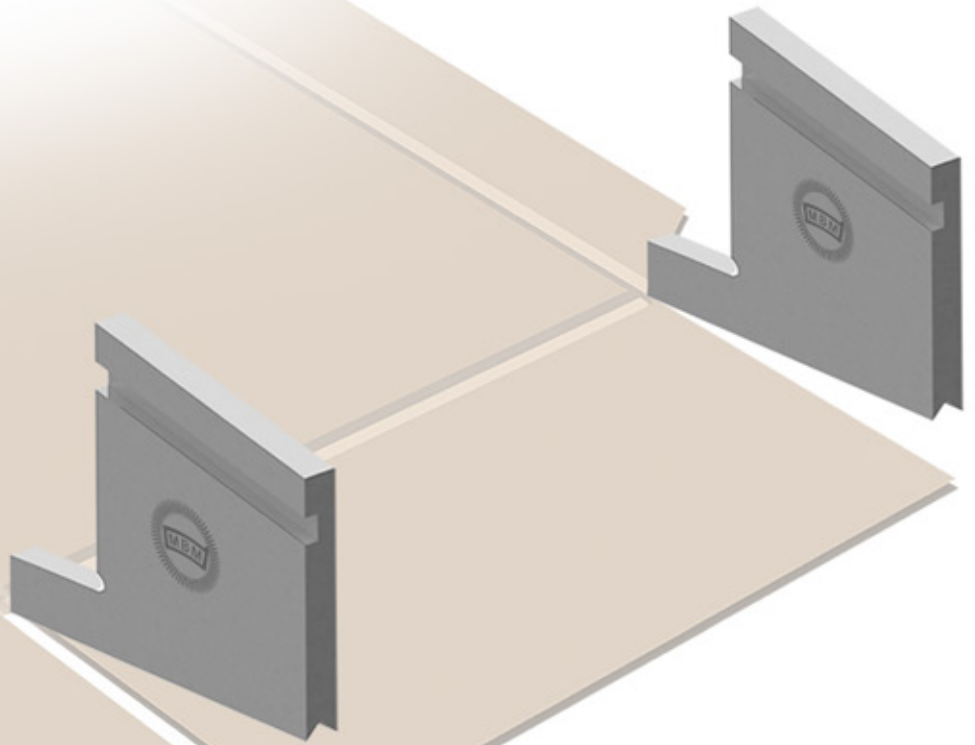

MBM Parts Catalogue to suit Machine: Solarco

*Sharp Solutions
for Corrugated...
by Mansfield*

	Mansfield Board Machinery Ltd.
Since 1978	✉ sales@mansfieldboard.co.uk
Quality Tooling	☎ +44(0)1604 713656
	🌐 www.mansfieldboard.co.uk

EDITION 07 (07/01/25)

ITEM NO	OEM NO	PART DETAILS	IMAGE	MBM CODE
1	SOLARCO N/A	BEAM SLOT KNIFE (L/H) POCKET V GROOVE	6.5 CHANNEL  	211545
		L:18 X H:85 X T:8MM		
2	SOLARCO N/A	BEAM SLOT KNIFE (R/H) POCKET V GROOVE	6.5 CHANNEL  	211546
		L:18 X H:85 X T:8MM		
3	SOLARCO N/A	BEAM SLOT KNIFE (L/H) POCKET V GROOVE	6.5 CHANNEL  	209040
		L:22 X H:85 X T:8MM		
4	SOLARCO N/A	BEAM SLOT KNIFE (R/H) POCKET V GROOVE	6.5 CHANNEL  	209039
		L:22 X H:85 X T:8MM		
5	SOLARCO N/A	BEAM SLOT KNIFE (L/H) POCKET V GROOVE	6.5 CHANNEL  	209038
		L:32 X H:85 X T:8MM		
6	SOLARCO N/A	BEAM SLOT KNIFE (R/H) POCKET V GROOVE	6.5 CHANNEL  	209037
		L:32 X H:85 X T:8MM		
7	SOLARCO N/A	BEAM SLOT KNIFE (L/H) POCKET V GROOVE	6.5 CHANNEL  	211551
		L:38 X H:85 X T:8MM		
8	SOLARCO N/A	BEAM SLOT KNIFE (R/H) POCKET V GROOVE	6.5 CHANNEL  	211552
		L:38 X H:85 X T:8MM		
9	SOLARCO N/A	BEAM SLOT KNIFE (L/H) POCKET V GROOVE	6.5 CHANNEL  	209036
		L:58 X H:85 X T:8MM		